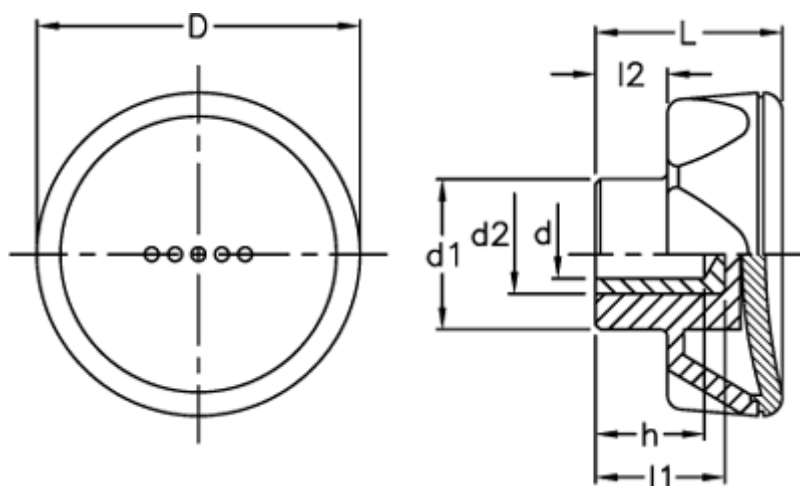

Article number: 23052216061

Description: E+G Lobe knob  
ELK.70-A10-C1 black centre cap

## Measures

D	= 70
d1	= 32.5
d2	= 22
d H9	= 10
h	= 21
L	= 35
l1	= 25
l2	= 13